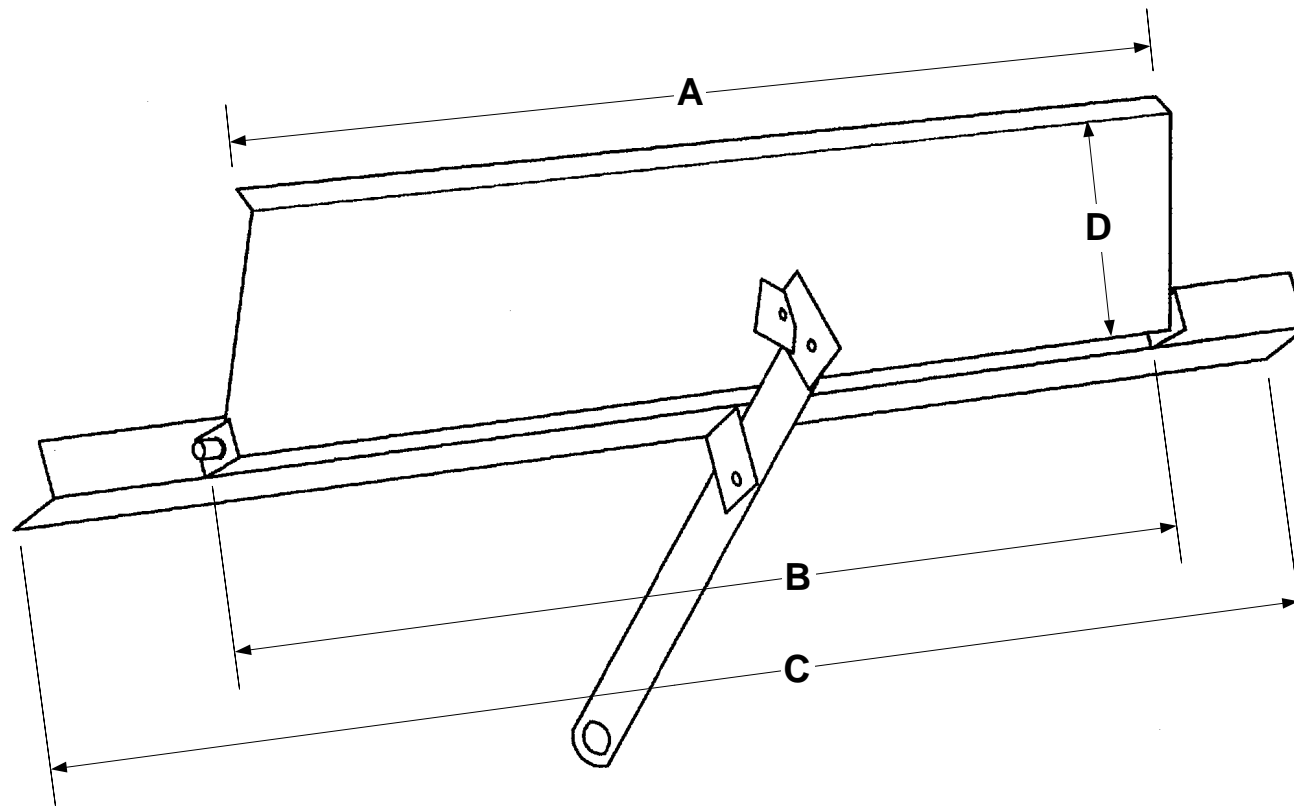

TITLE FireMagic Blade Damper - Section Detail			
K & W Mfg. Co., Inc.	FILENAME	NEW BLADE DAMPER.VSD	PRINT DATE 8/30/2010 11:14:39 AM

Stock No.	A	B	C	D
1124	12.25	17.5	27.5	6
1130	18.25	23.5	33.5	6
1136	24.25	29.5	39.5	6
1142	30.25	35.5	45.5	6

Stock No.	A	B	C	D
1148	36.25	41.5	51.5	6
1154	45	48	58	6.5
1160	51	54	64	8.25
1172	63	66	76	8.25

TITLE

FireMagic Blade Damper - Standard Sizes

K & W Mfg. Co., Inc.

FILENAME

NEW BLADE DAMPER.VSD

PRINT DATE

8/30/2010 11:14:39 AM