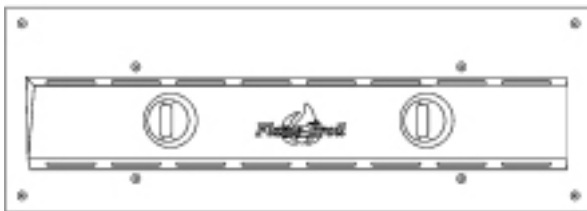

If your barbecue matches this face,
and measures approximately 24.5 inches wide:
You have model number 5454

If your barbecue matches this face,
and measures approximately 30.5 inches wide:
You have model number 5458

Parts for Gas Barbeques Model # 5454

ITEM #	DESCRIPTION	WT.	SUGGESTED RETAIL PRICE
5450-129	Briquet Grate	7	24.75 ea.
5423	Broilettes, 12 Pack	1	22.50 ea.
5453-008	Burner Assembly	3	86.50 ea.
5454-007	Drip Tray, SST	2	41.00 ea.
5454-127	Knob, Gas	.1	4.50 ea.
5454-131	Orifice, L.P. Gas	.1	2.50 ea.
5454-132	Orifice, Nat. Gas	.1	2.50 ea.
5454-133	Valve, L.P. Gas	.5	33.50 ea.
5454-130	Valve, Nat. Gas	.5	33.50 ea.
5520	Grill, Chrome 16x11.5 (Two required)	4	26.50 ea.

Parts for Gas Barbeques Model # 5458

ITEM #	DESCRIPTION	WT.	SUGGESTED RETAIL PRICE
5455-129	Briquet Grate	8	42.00 ea.
5423	Broilettes, 12 Pack	1	22.50 ea.
5458-008	Burner Assembly	2	65.85 ea.
5458-007	Drip Tray, SST	3	44.50 ea.
5454-127	Knob, Gas	.1	4.50 ea.
5458-131	Orifice, L.P.	.1	2.50 ea.
5458-132	Orifice, Nat.	.1	2.50 ea.
5458-133	Valve, L.P. Gas	.5	33.50 ea.
5458-130	Valve, Nat. Gas	.5	33.50 ea.
5521	Grill, Chrome 18x15 (Two required)	6	30.50 ea.

Notes:

1) All dimensions are inches unless otherwise stated.
2) Items marked (*) may not be in stock and will re-stocked when ordered. Allow 3 weeks for manufacturing.
3) All prices and sizes subject to change without notice. Possession of this list does not entitle the holder to buy product at the listed prices.